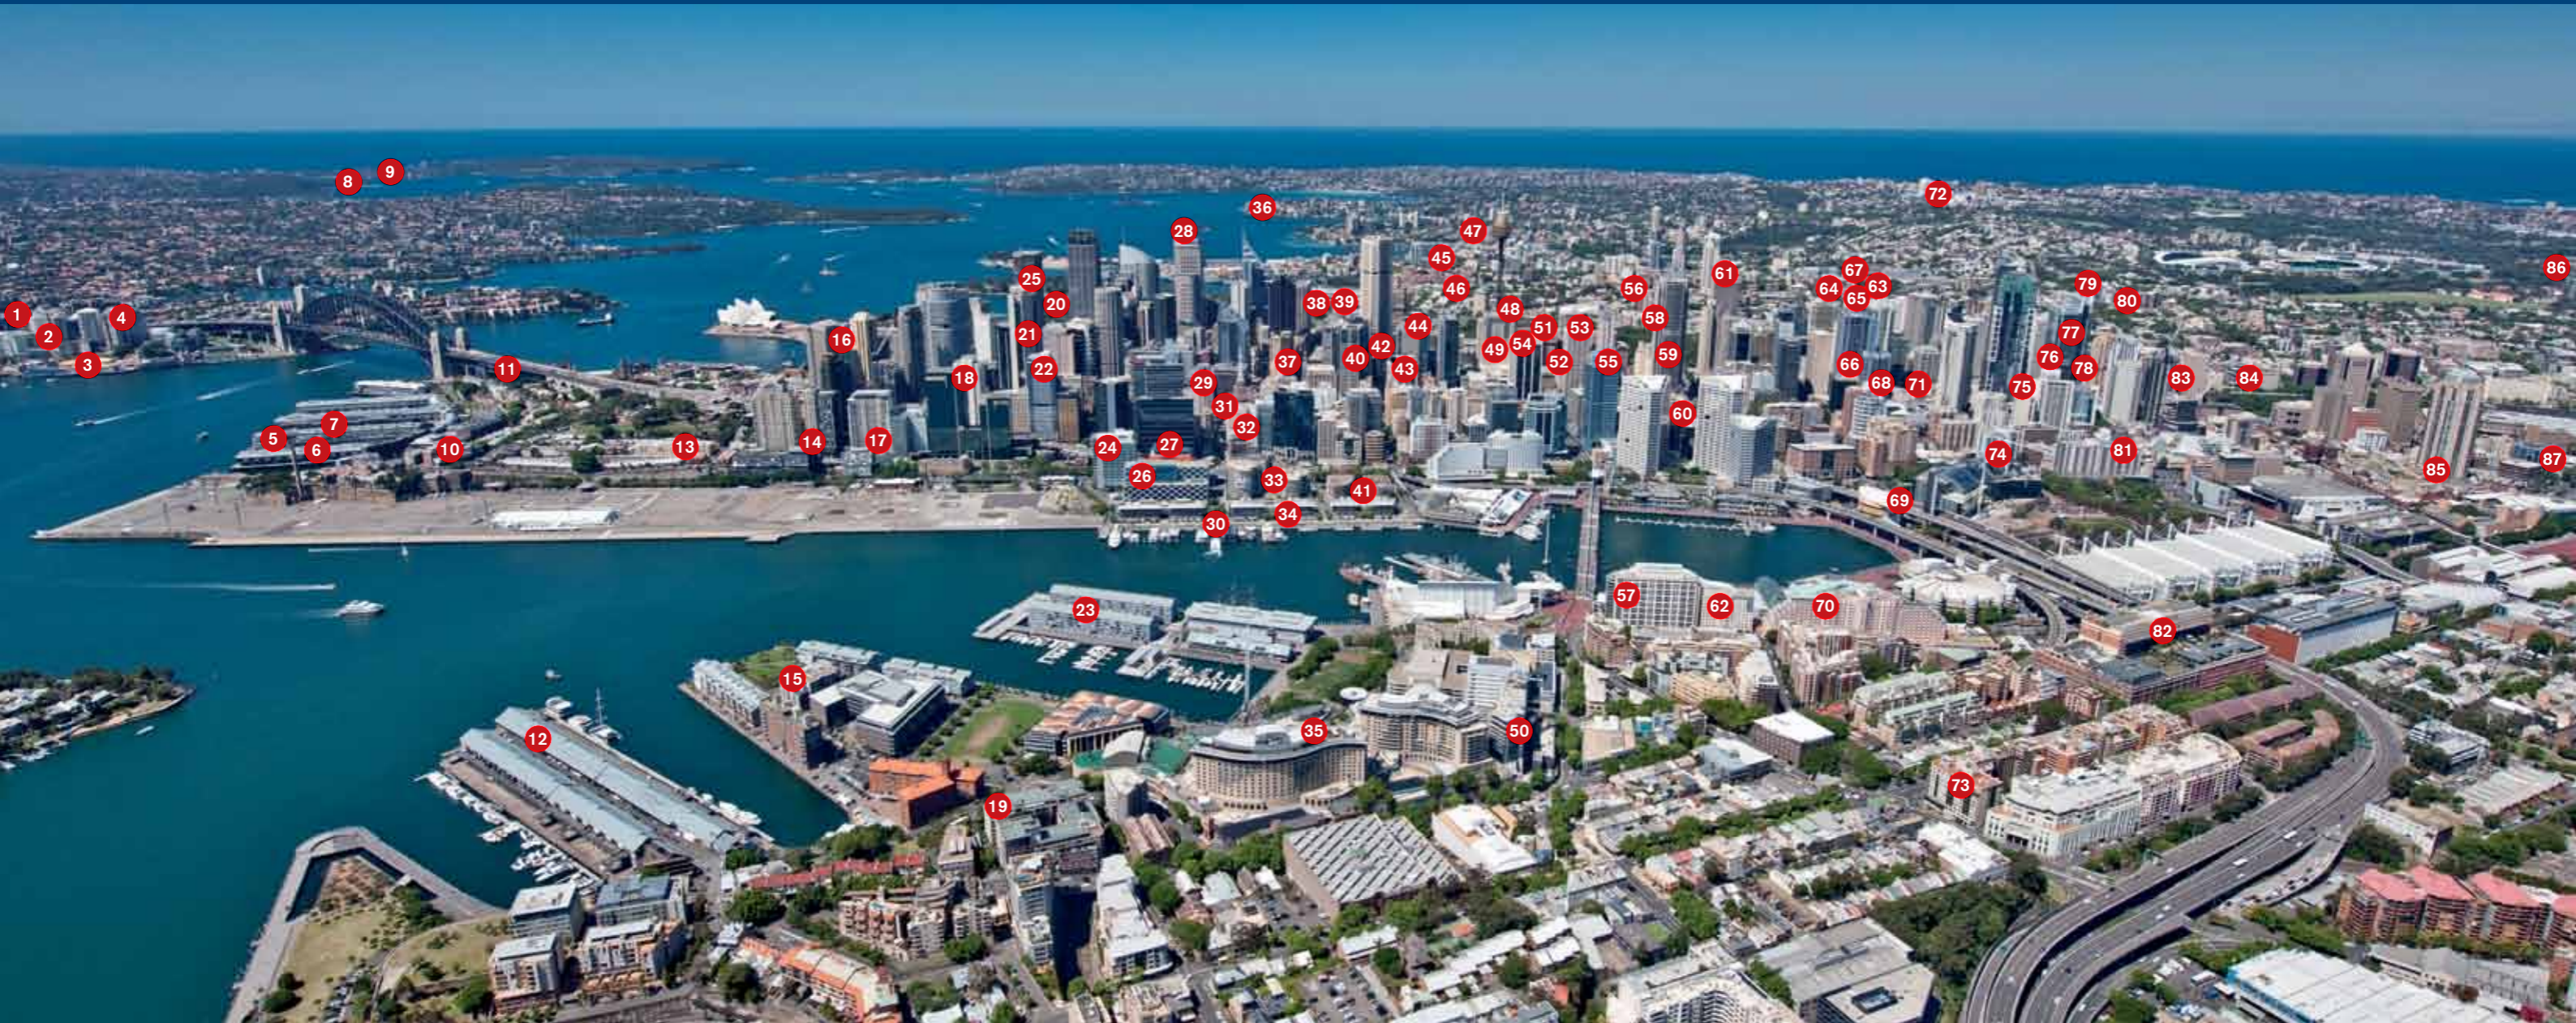

WE CREATE SKYLINES SYDNEY

- | | | | | | |
|---|--|---|--|-----------------------------|----------------------------------|
| 1. Beaumonde | 16. Bennelong Point | 32. Clarence Street Apartments | 46. Vibe Hotel | 62. Ibis Hotel | 78. ATO Building |
| 2. Colonnades | 17. Stamford Plaza | 33. Wharves 9/10 Apartments,
King Street Wharf | 47. Chancellor | 63. John Maddison Tower | 79. Victoria Barracks |
| 3. Luna Park | 18. 2 Bulletin Place | 34. King Street Wharf Apartments | 48. Merchant Court | 64. 3 Kings Lane | 80. Sister Anne Court |
| 4. The Pinnacle | 19. Watermark Apartments | 35. Star City Casino | 49. Sydney Central Plaza (Myer) | 65. 263 Liverpool Street | 81. Trades Hall |
| 5. Walsh Bay Infrastructures &
Redevelopment works | 20. Intercontinental | 36. Ardenbraught | 50. Star City Hotel | 66. Lumiere Residences | 82. Goldsborough Mort |
| 6. Pier 8 & 9 | 21. Reserve Bank Of Australia | 37. Aston Apartments | 51. Tattersall's Building | 67. Monument | 83. Excelsior Apartments |
| 7. Pier 6 & 7 | 22. Establishment | 38. The Finger Wharf at Woolloomooloo | 52. Sheraton on the Park | 68. Frasers Suites | 84. Furama Hotel |
| 8. Bear Cottage | 23. Sydney Wharf | 39. Wharf 11, Woolloomooloo | 53. Piccadilly Plaza/ Piccadilly Tower | 69. Imax Theatre | 85. Market City (Stage 1 podium) |
| 9. Manly Peninsula | 24. KPMG | 40. Landmark | 54. City Centre | 70. Novotel Hotel | 86. Centennial Parklands |
| 10. 1 Kent Street | 25. 2 Bulletin Place | 41. Medina Apartments,
King Street Wharf | 55. KMS Tower | 71. Village Hoyts | 87. Mercure Hotel |
| 11. Park Hyatt | 26. Macquarie Bank, One Shelley Street | 42. 175 Pitt Street | 56. Rex Hotel | 72. Eastgate | 88. Sydney Water Building |
| 12. Jones Bay Wharf | 27. American Express | 43. Grace Hotel | 57. One Darling Harbour | 73. Bauhaus | |
| 13. Observatory Hotel | 28. Chifley Tower | 44. Skygarden | 58. Citigroup | 74. Gordon Elizabeth Tower | |
| 14. The Georgia Apartments | 29. Carrington House | 45. Manhattan Eastpoint Apartments | 59. Galleries Victoria | 75. Latitude Retail | |
| 15. Darling Island Residential | 30. Harbourfront Retail & Wharves | | 60. Medina Serviced Apartments | 76. Latitude Strata Offices | |
| | 31. NZI Building | | 61. White Paddington | 77. Ernst & Young Tower | |